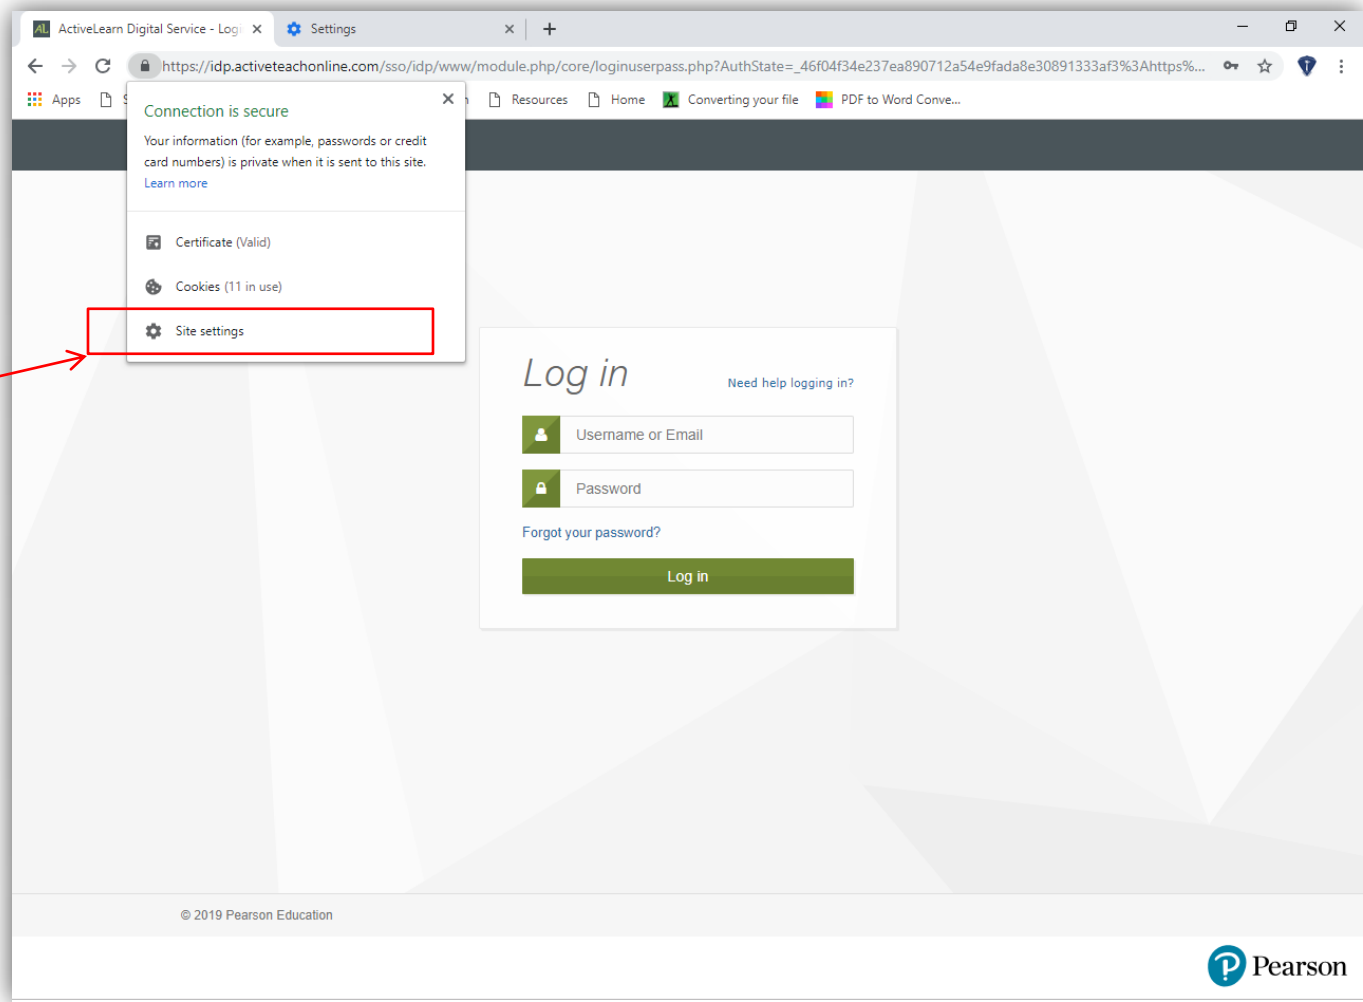

ST. MARY'S *Catholic High School*

**STEPS TO ACTIVATE
FLASH POPUP FOR
ACTIVE LEARN**

FOLLOW THE STEPS TO SOLVE FLASH POPUP ERROR.

Visit ACTIVE LEARN login page.

Click on  (lock icon) to see site settings information.

ActiveLearn Digital Service

Log in [Need help logging in?](#)

[Forgot your password?](#)

© 2019 Pearson Education

Pearson

Select " Site Settings

SELECT "Flash" and change the setting to "Allow" as default.

The screenshot shows the Chrome browser's settings page for a specific website. The address bar shows the URL `chrome://settings/content/siteDetails?site=https%3A%2F%2Fidp.activeteachonline.com`. The page title is "Settings" and the search bar contains "Search settings". The website name is `https://idp.activeteachonline.com`. The settings are listed on the left, and the right side shows the current settings for each. The "Flash" setting is highlighted with a red box, and its dropdown menu is open, showing "Ask (default)", "Ask (default)", "Allow", and "Block". The "Allow" option is selected and highlighted in blue. A red arrow points from the yellow text box to the "Flash" setting.