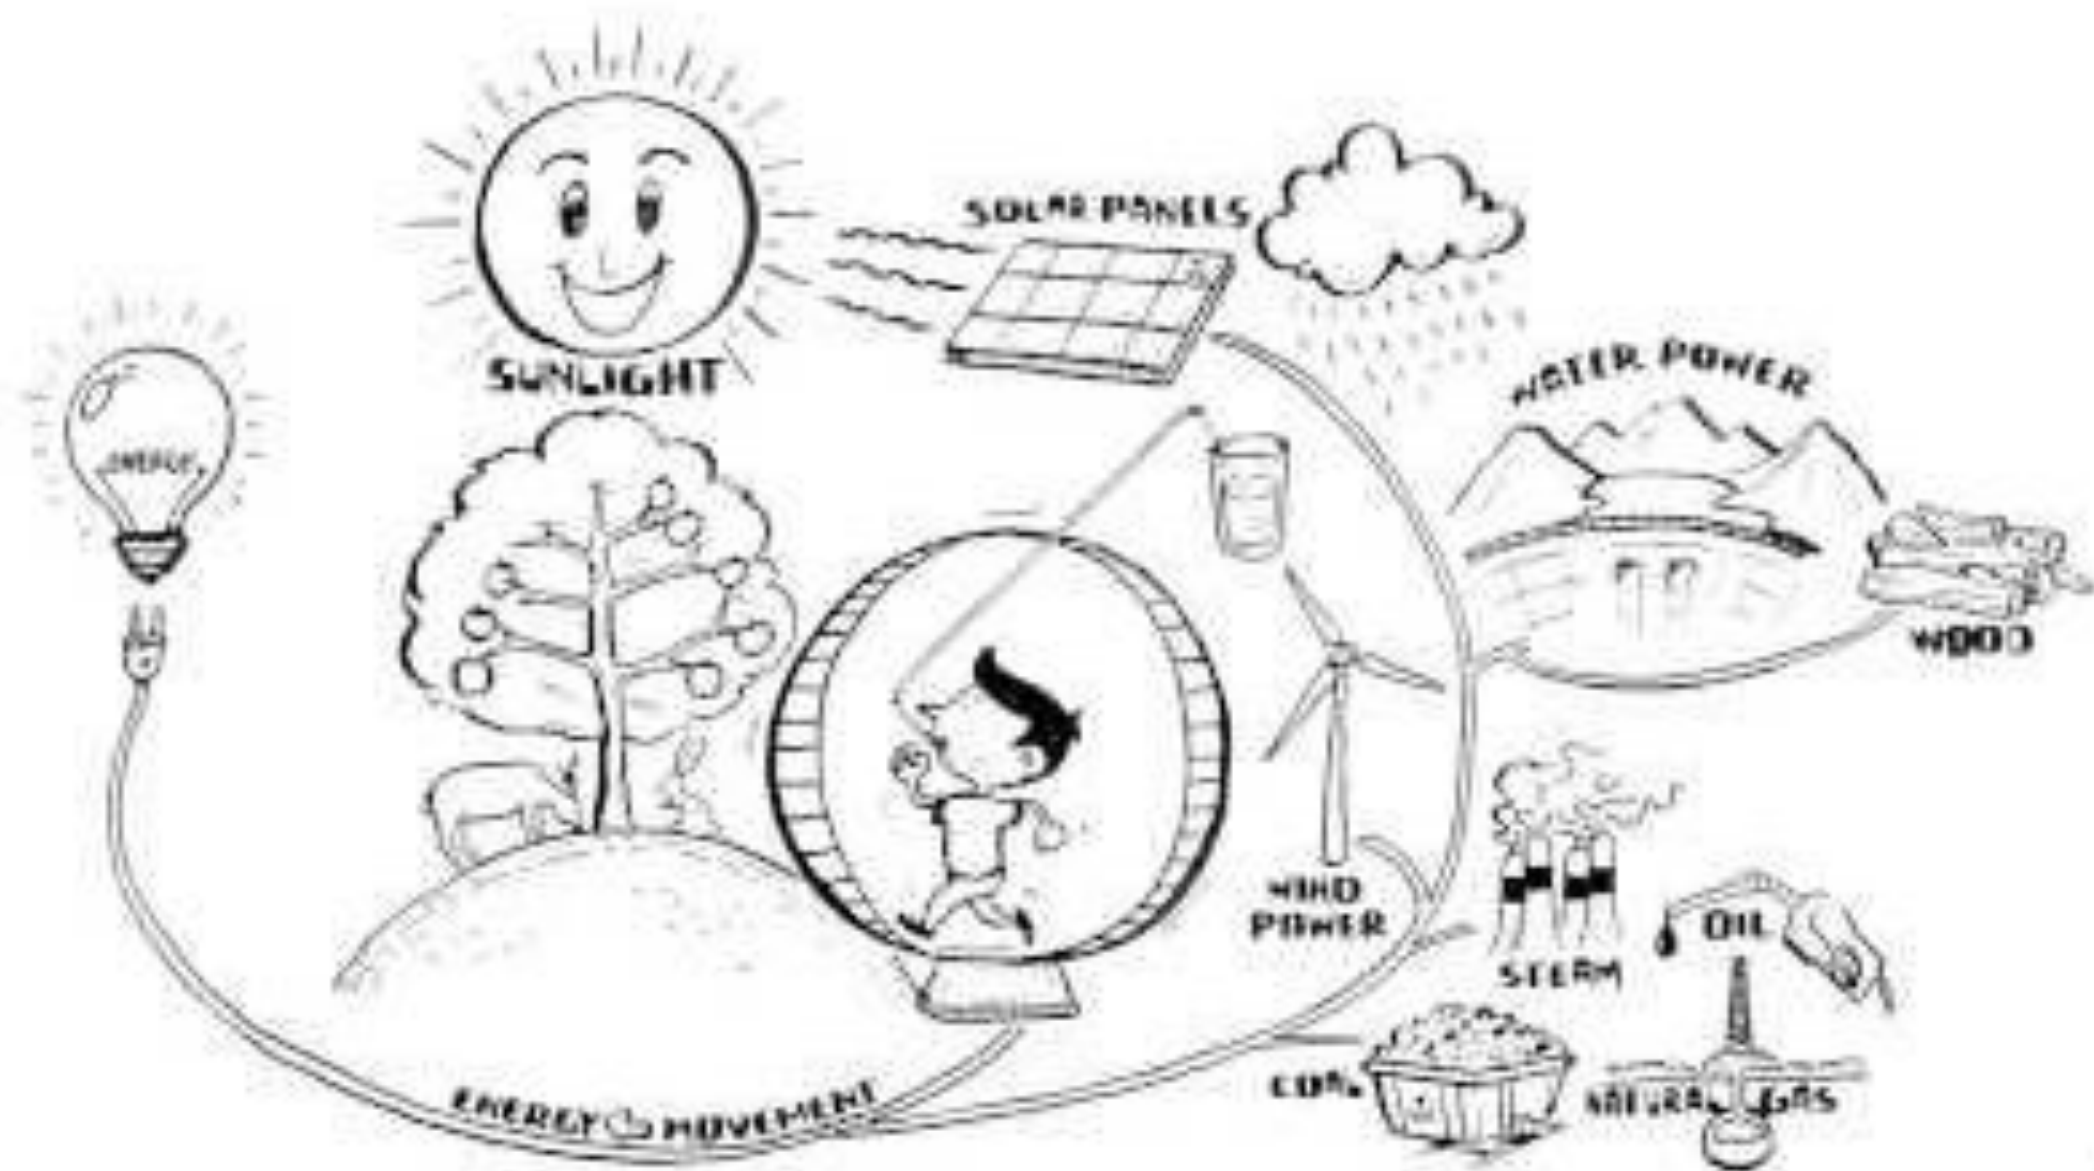

A green, multi-pointed starburst or explosion-like shape with a jagged, irregular border. The shape is filled with a solid green color and is centered on a white background. The text "WORLD ENERGY DAY" is written in bold, black, uppercase letters across the center of the starburst.

**WORLD
ENERGY
DAY**

HOW
TO USE
energy
RESPONSIBLY

SUNLIGHT

WIND

RENEWABLE
ENERGY

ENERGY

Smaller's
w?

WE
NEED TO BE
careful
of
HOW MUCH energy
WE ARE USING